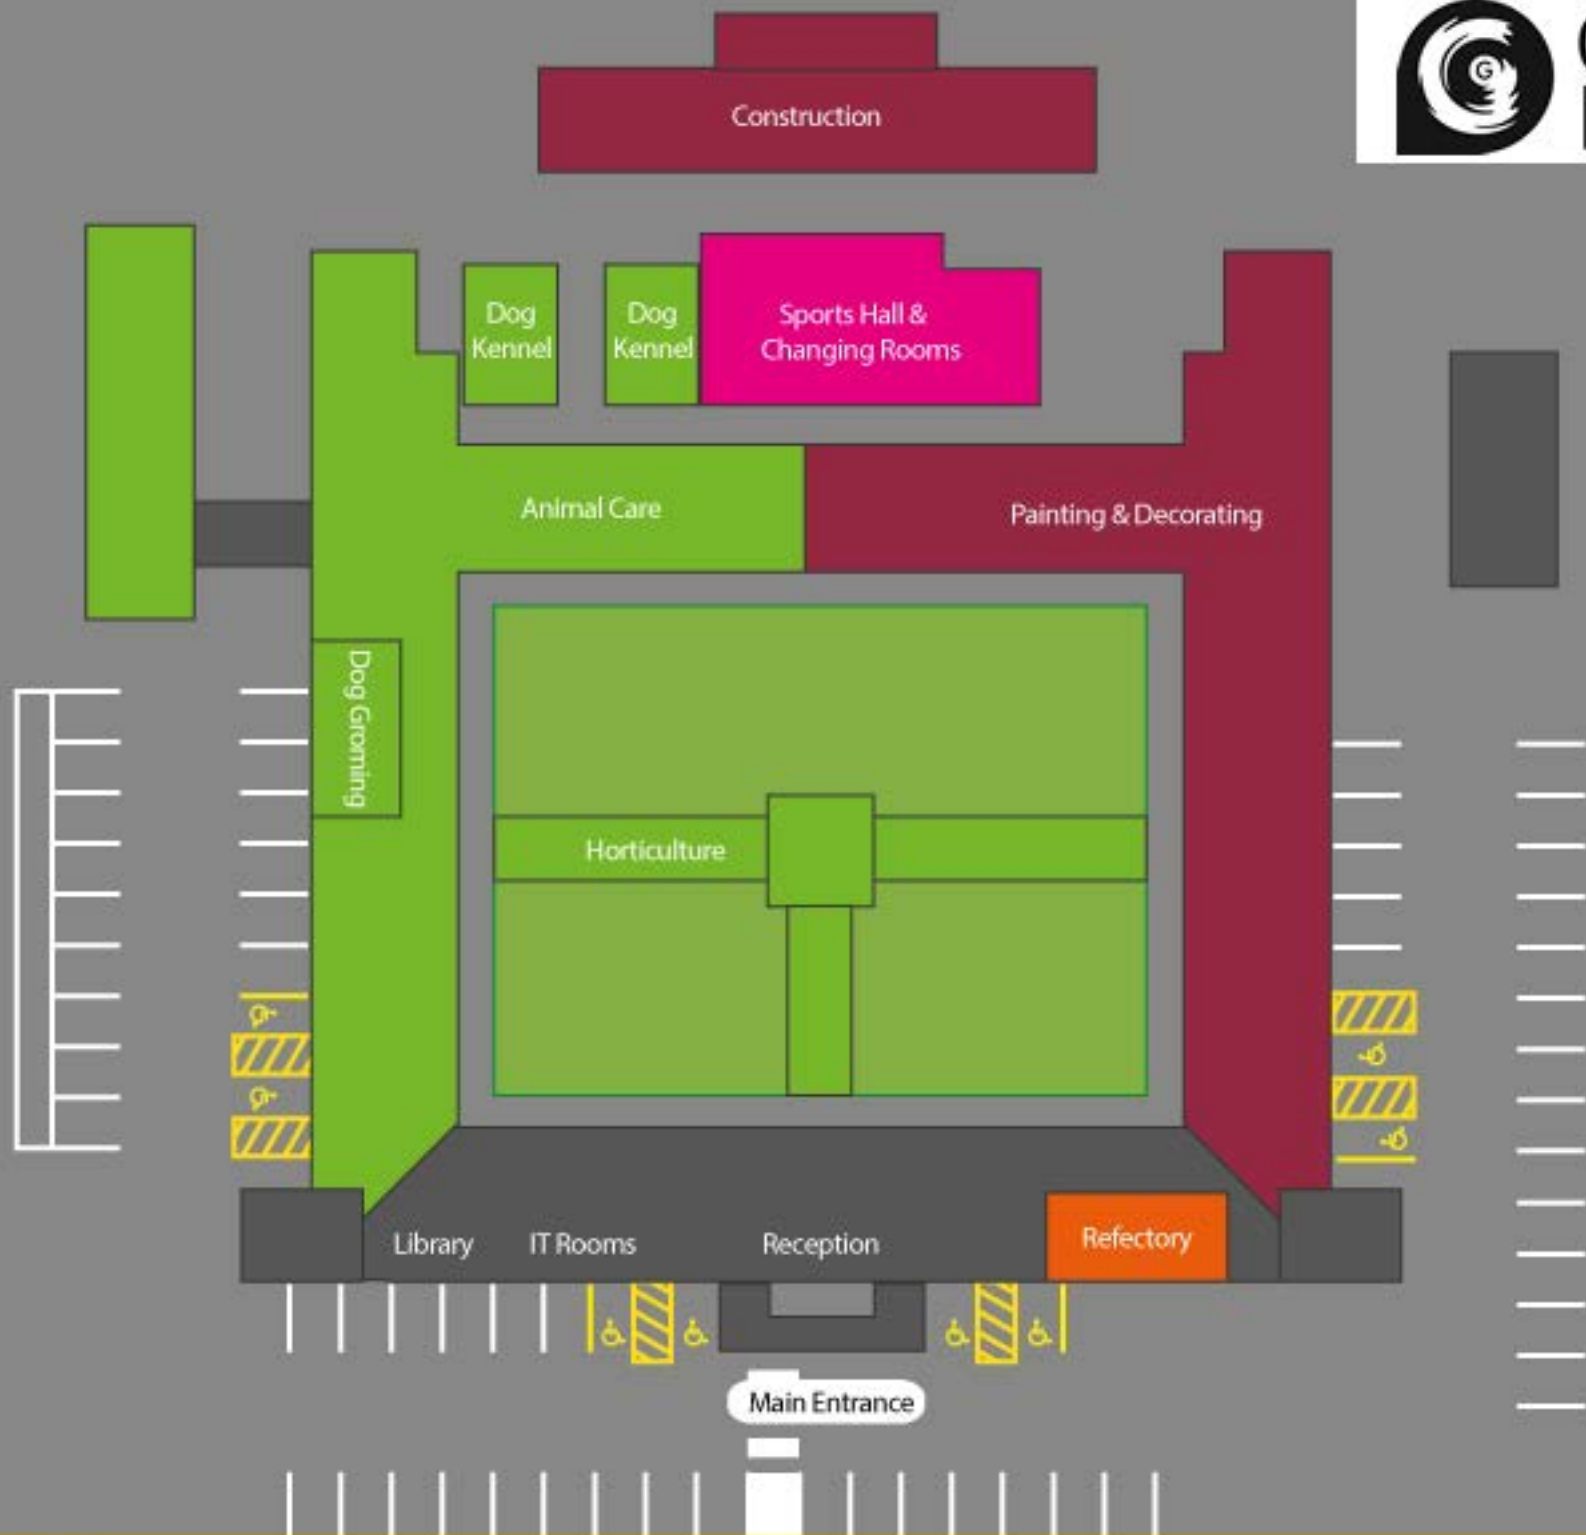

our space

Grimsby
Institute

Grimsby Institute,
 Nunthorpe Campus,
 Old Junior School, Sutcliffe Avenue
 Grimsby, North East Lincolnshire
 DN33 1AW

01472 311222
 infocent@grimsby.ac.uk