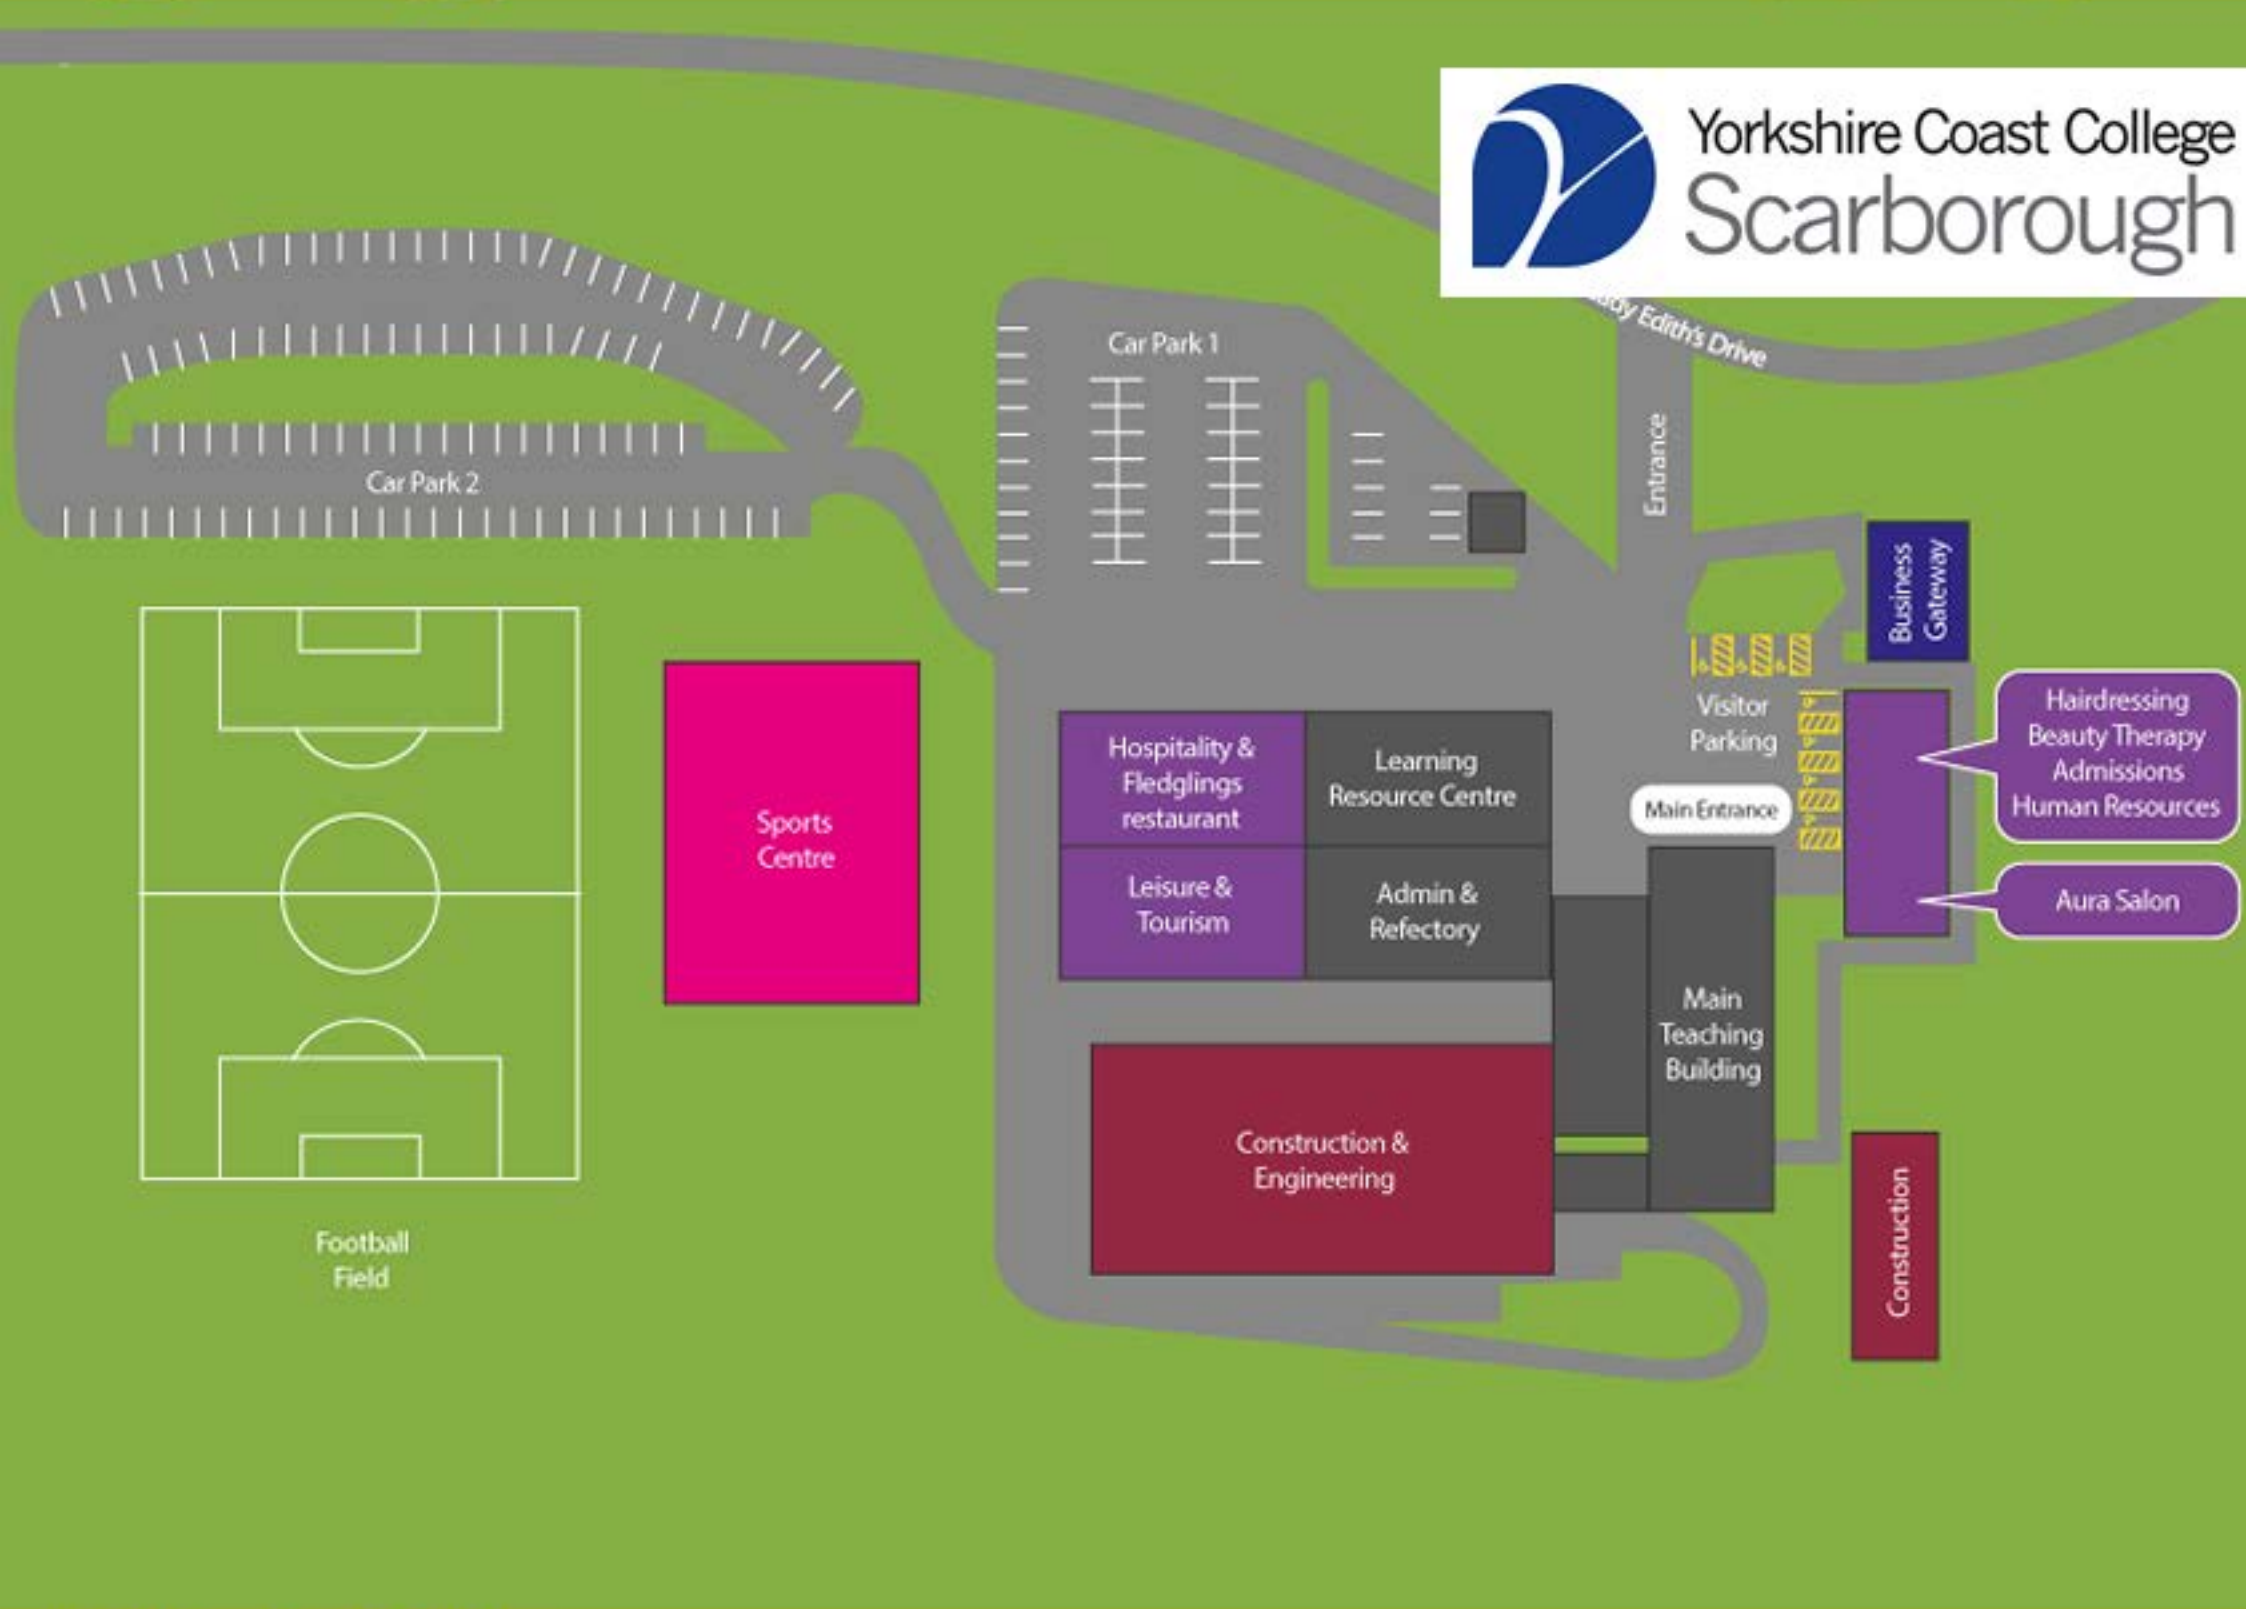

# our space

Yorkshire Coast College  
Scarborough

Yorkshire Coast College  
Lady Edith's Drive  
Scarborough  
North Yorkshire  
YO12 5RN

0800 731 7410  
enquiries@ycoastco.ac.uk